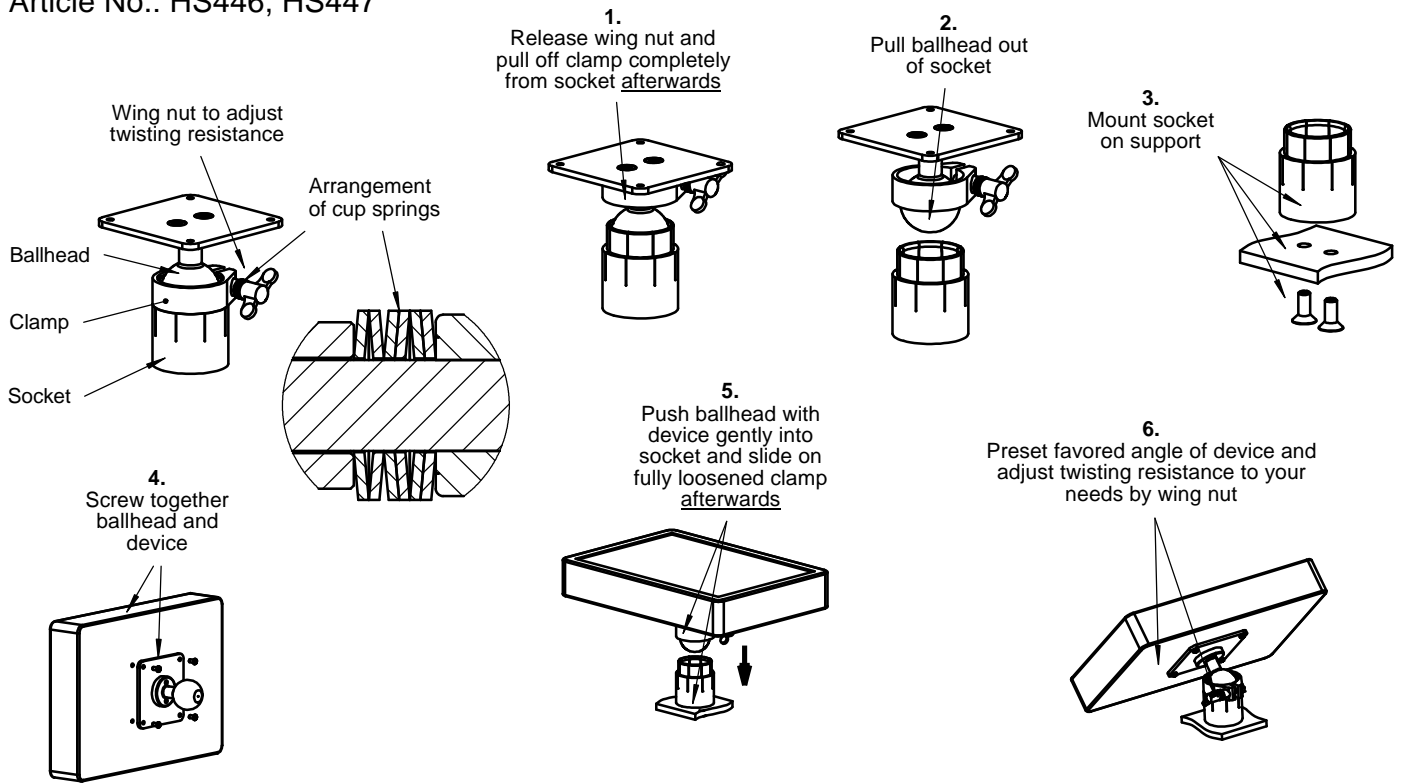

# Mounting instruction

Article No.: HS446, HS447

[www.hermann-mechatronik.de](http://www.hermann-mechatronik.de)

HERMANN Mechatronik – Kathreinfelder Str. 15 – 88069 Tettnang – Germany  
We reserve the right to make technical alterations without prior notice.  
HS446A-Mont-EN / 60503